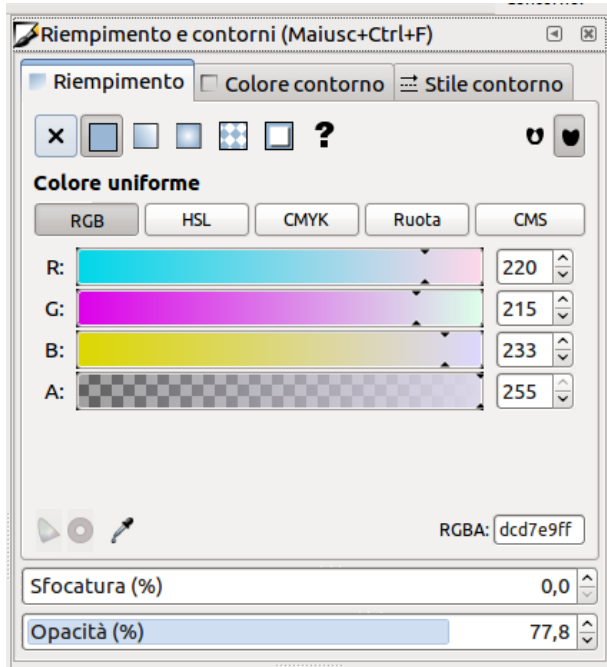

U3 DEL Finale - Inkscape

Riempimento