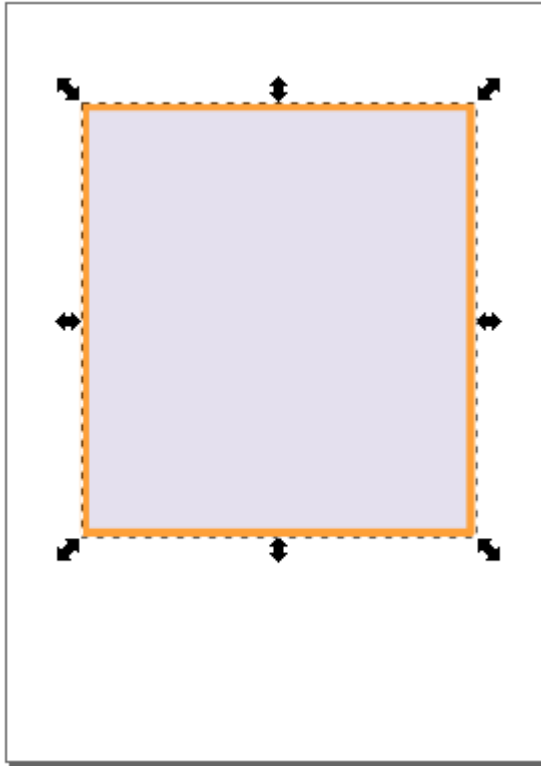

U3 DEL Finale - Inkscape