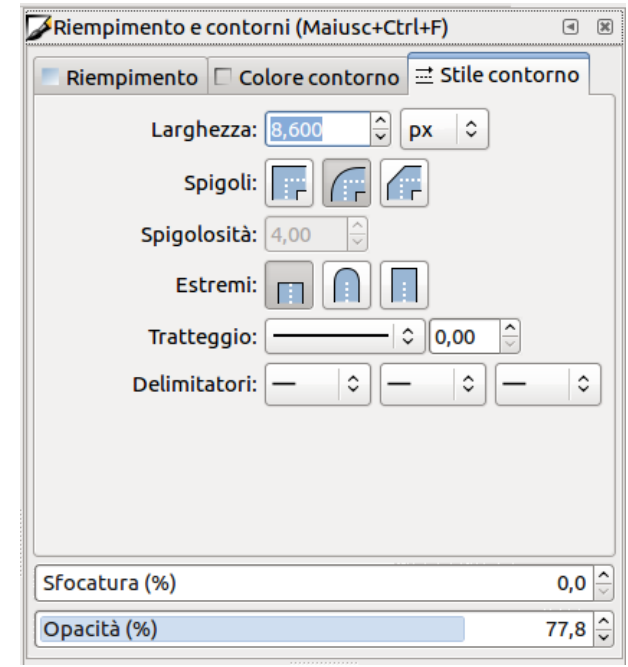

Riempimento e Contorni

Riempimento e contorni (Maiusc+Ctrl+F)

Riempimento Colore contorno Stile contorno

Colore uniforme

RGB HSL CMYK Ruota CMS

R: 220
G: 215
B: 233
A: 255

RGBA: dcd7e9ff

Sfocatura (%) 0,0
Opacità (%) 77,8

Riempimento: 8,6
Contorno: 8,6

•Livello 1 Trascina per creare un rettangolo. Trascina i controlli per arrotondare gli angoli e ridimensionare. Clicca per selezionare.

X: -417,14
Y: -205,71 Z: 35%

U3 DEL Finale - Inkscape

Riempimento

Contorno

Stile Contorno

U3 DEL Finale - Inkscape

The image shows the Inkscape software interface. The main canvas contains several light blue filled shapes with dark blue outlines: a rectangle, a square, an oval, a circle, and three stars of increasing complexity. At the bottom of the canvas, the word "Testo" is written in a blue font, surrounded by a dashed bounding box with handles. A black box labeled "Ctrl" has two lines pointing to the top and bottom center handles of the square and circle, indicating that the Ctrl key is used to toggle between these handles for selection.

The top menu bar includes: File, Modifica, Visualizza, Livello, Oggetto, Tracciato, Testo, Filtri, Estensioni, Aiuto.

The top toolbar shows various tools like selection, zoom, and alignment. The status bar at the top right displays coordinates: X: 92,073, Y: 302,713, L: 202,461, H: 59,453 px.