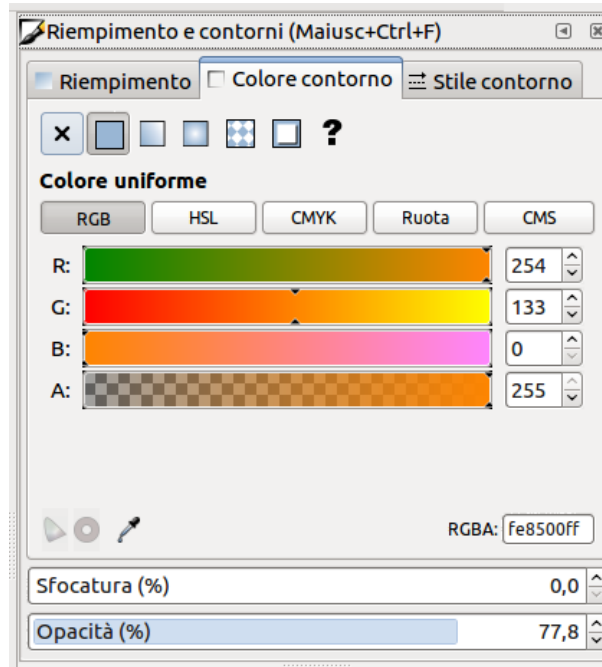

Riempimento e Contorni

Riempimento e contorni (Maiusc+Ctrl+F)

Riempimento Colore contorno Stile contorno

Colore uniforme

RGB HSL CMYK Ruota CMS

R: 220
G: 215
B: 233
A: 255

RGBA: dcd7e9ff

Sfocatura (%) 0,0
Opacità (%) 77,8

Riempimento: 8,6
Contorno: 8,6

•Livello 1 Trascina per creare un rettangolo. Trascina i controlli per arrotondare gli angoli e ridimensionare. Clicca per selezionare.

X: -417,14
Y: -205,71 Z: 35%

U3 DEL Finale - Inkscape

Riempimento

Contorno

Stile Contorno

U3 DEL Finale - Inkscape

The image shows the Inkscape software interface. The main canvas contains several light blue filled shapes with dark blue outlines: a rectangle, a square, an oval, a circle, and three stars of increasing complexity. At the bottom of the canvas, the word "Testo" is written in a blue font, surrounded by a dashed bounding box with handles. A black box labeled "Ctrl" has two lines pointing to the top and bottom center handles of the square and circle, indicating that the Ctrl key is used to toggle between these handles for selection.

The top menu bar includes: File, Modifica, Visualizza, Livello, Oggetto, Tracciato, Testo, Filtri, Estensioni, Aiuto.

The top toolbar shows various tools like selection, zoom, and alignment. The status bar at the top right displays coordinates: X: 92,073, Y: 302,713, L: 202,461, H: 59,453 px.