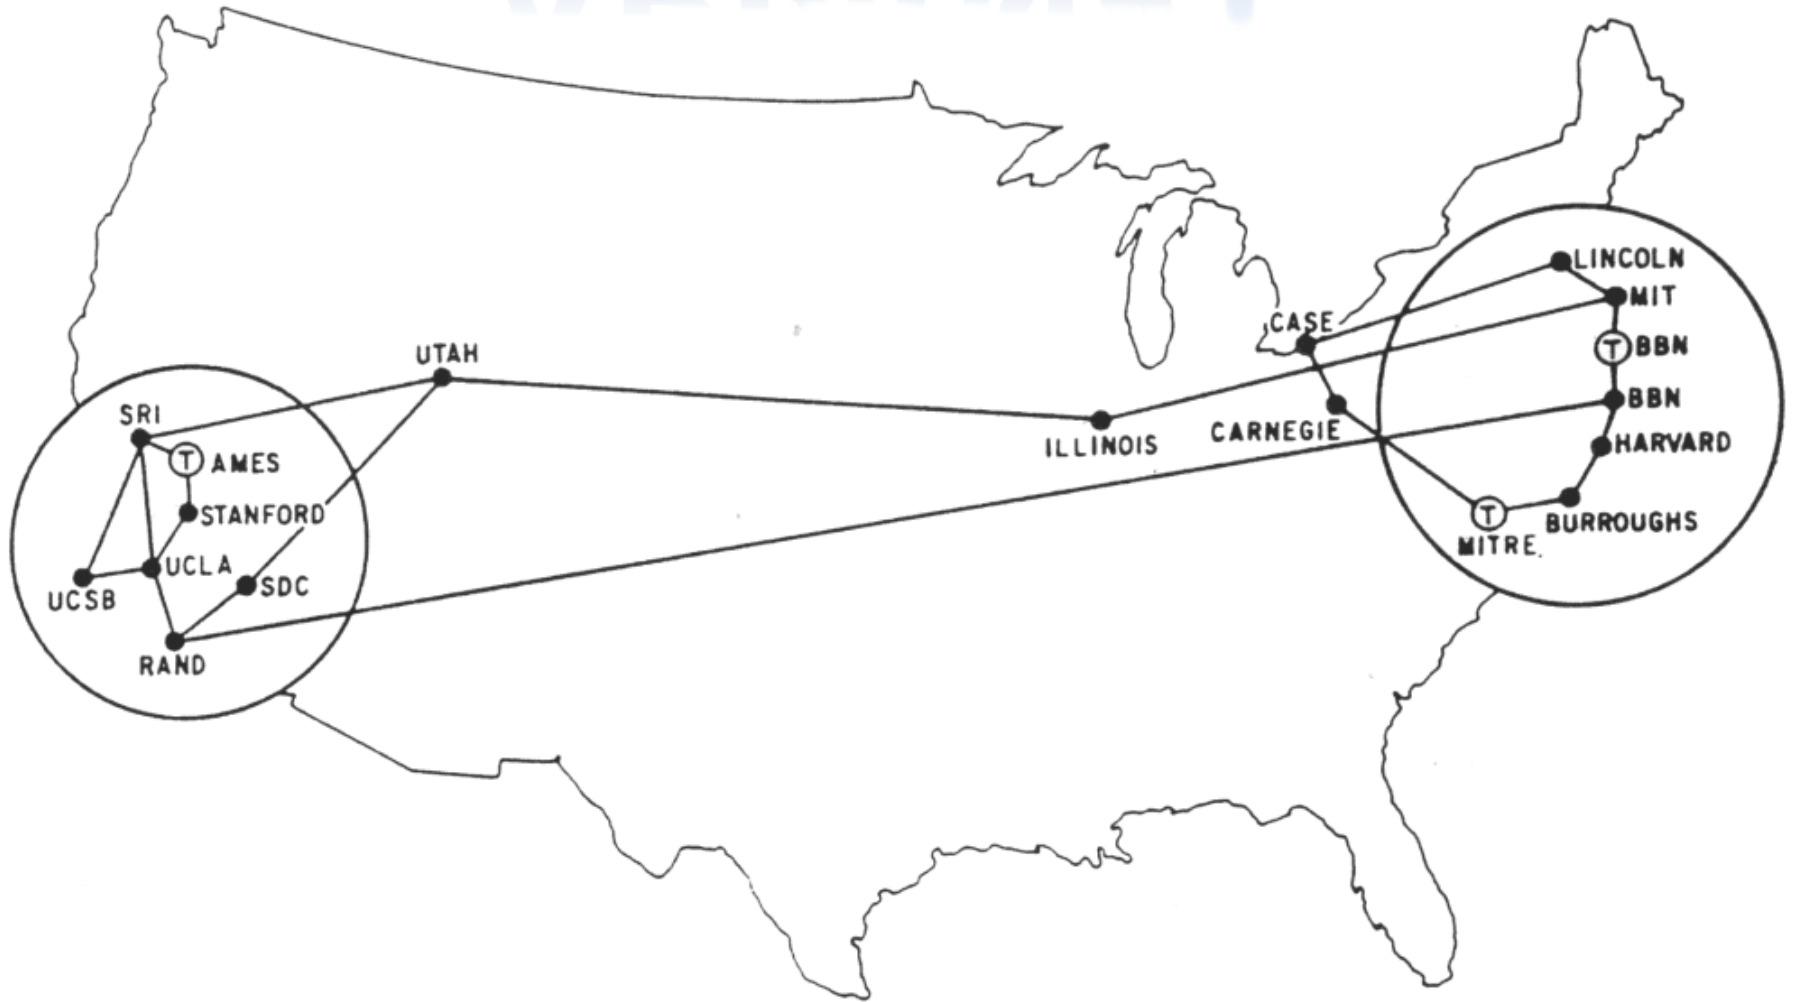

ARPANET

The First Net

MAP 4 September 1971